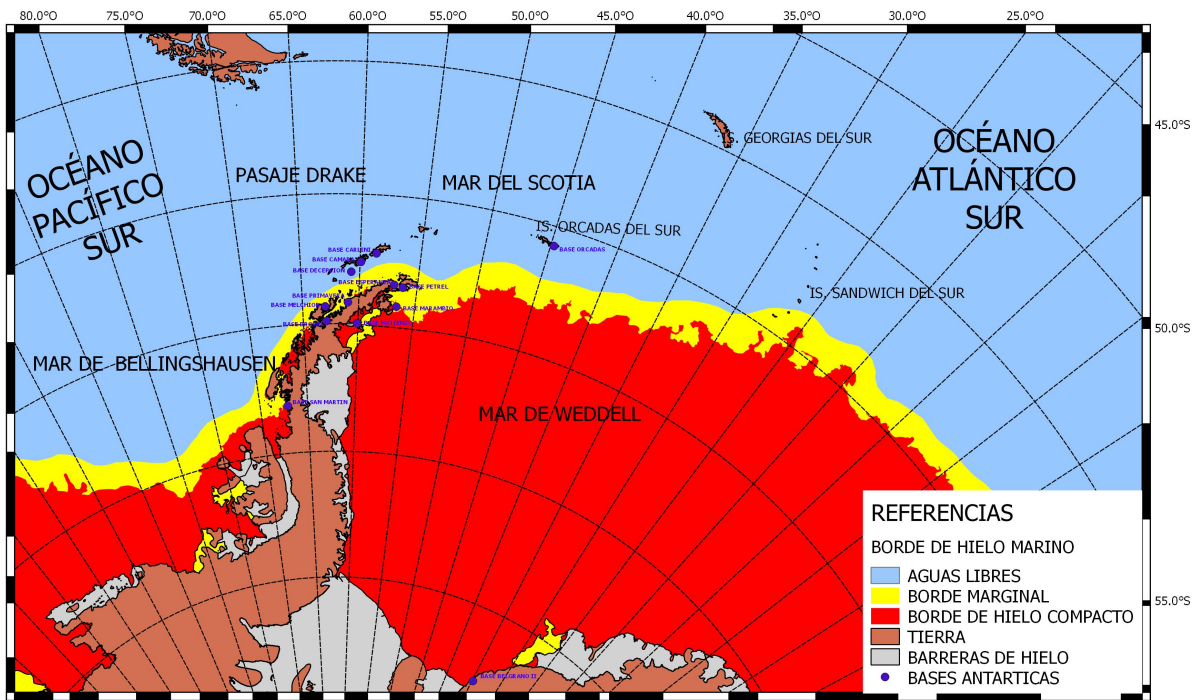

Passages 1 Workbook Answer Key Full Version Download Mega

DEPARTAMENTO METEOROLOGÍA
CARTA DE BORDE DE HIELO MARINO
FECHA DE ANÁLISIS: 29/11/2021

DOWNLOAD: <https://bytly.com/29n7zq>

Download

a9c2e16639

Related links: